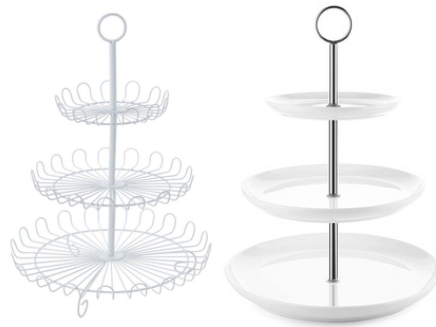

7.5" SIDE PLATES
14 OZ. BOWLS
STAINLESS FORKS

VINTAGE CHINA

Charming vintage treasures - a whimsical look for fairy tea parties and birthday soirées.

SIDE PLATES
CUPS + SAUCERS
BOWLS

CLINTON COLLECTION

Narrow rim, timeless white porcelain.

7" SALAD PLATES
9" DINNER PLATES

ASPEN COLLECTION

Trim, crisp lines in bright white porcelain.

8.25" SALAD PLATE
10.5" DINNER PLATES
6.25" BOWLS
9 OZ. CUPS + SAUCERS

COMPOSTABLE BAMBOO

Certified organic + community composting compliant. Perfect for backyard gathering and park parties.

5", 7", 9" PLATES
FLATWARE
SERVING TONGS
SERVING SPOONS

FLATWARE

Choose classic mirror polish, heavy weight stainless steel or gold mirror-shine, hand-polished finish with slim handle design.

FORKS
KNIVES
SPOONS

CUPCAKE + SERVING STANDS

Three tier stands for cupcakes, fruits, appetizers and desserts

2"H x 13.75"D WHITE METAL
13.7"H x 10.6"D WHITE PORCELAIN

CHEESBOARDS + ACCESSORIES

Wooden cheeseboards, dip bowls, tongs, serving spoons and more!